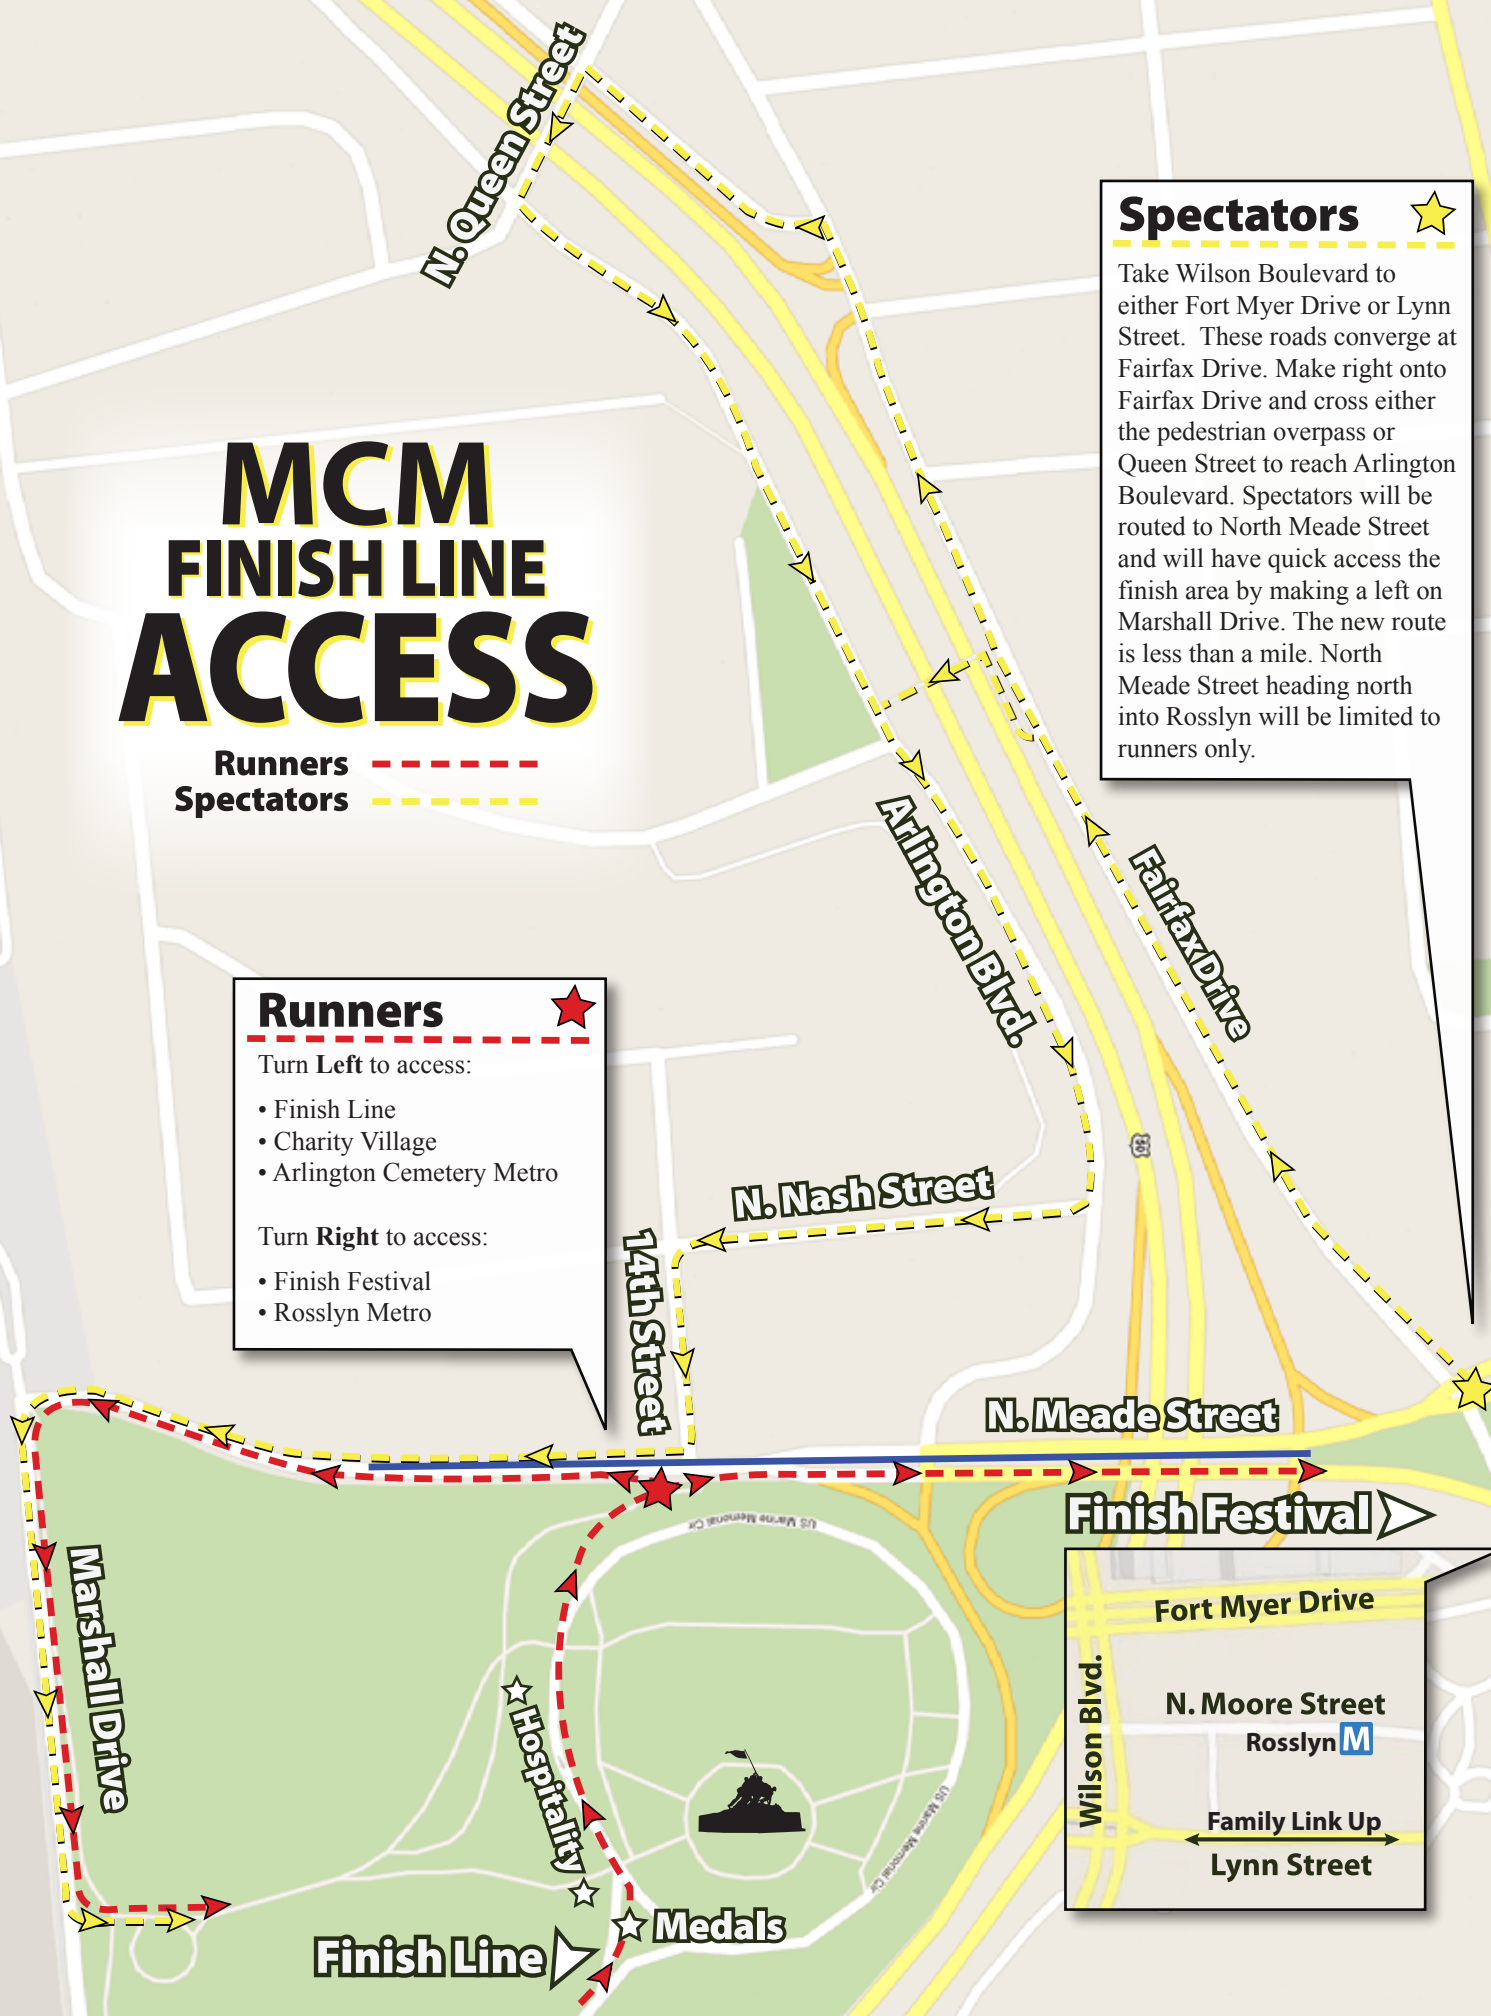

MCM FINISH LINE ACCESS

Runners - - - - -
Spectators - - - - -

Runners ★

Turn **Left** to access:

- Finish Line
- Charity Village
- Arlington Cemetery Metro

Turn **Right** to access:

- Finish Festival
- Rosslyn Metro

Spectators ★

Take Wilson Boulevard to either Fort Myer Drive or Lynn Street. These roads converge at Fairfax Drive. Make right onto Fairfax Drive and cross either the pedestrian overpass or Queen Street to reach Arlington Boulevard. Spectators will be routed to North Meade Street and will have quick access the finish area by making a left on Marshall Drive. The new route is less than a mile. North Meade Street heading north into Rosslyn will be limited to runners only.

Finish Festival ▶

Fort Myer Drive

Wilson Blvd.

N. Moore Street

Rosslyn **M**

Family Link Up

Lynn Street

Finish Line ▶